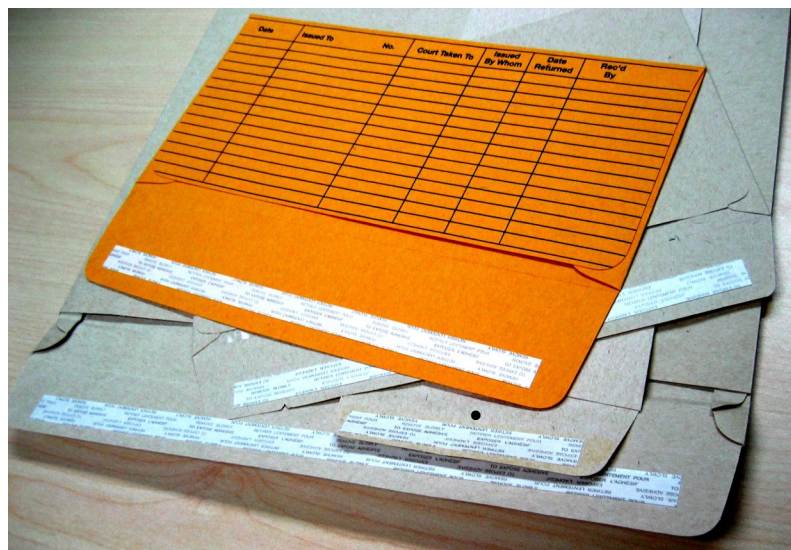

## Self Seal Envelopes

Our Peel it! Seal it! Envelopes are the ultimate in hassle free mailings!  
 Mail contents are secured with an aggressive tack adhesive;  
 no moisture or additional adhesive required.  
 Narrow release liner eliminates jamming in printers!

Product Code	Size	Paper
1018440FSCNL	#10	24lb White
1018480FSCNL	#10 Standard Tint	24lb White
1004440FSCNL	#10 Standard Window	24lb White
1004480FSCNL	#10 Standard Window & Tint	24lb White
9618440FSCNL	6" x 9" Open Side	24lb White
6718440FSCNL	9" x 12" Open End	24lb White
6818440FSCNL	10" x 13" Open End	24lb White